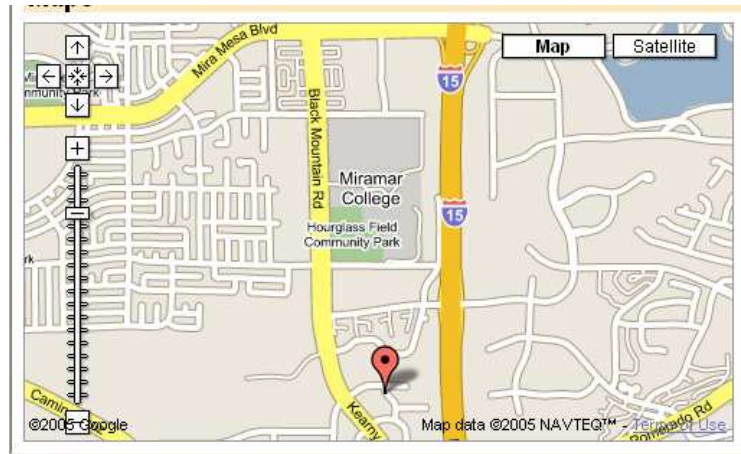

Motorcycle Safety Program Facility Maps/Directions

The dates, times and locations are on the front of the cover letter.

To ensure you are on time, we request that you show up at least 15-30 minutes prior to the start time of each session.

[Directions to the Pacific Safety Council Classroom Facility](#)

9880 Via Pasar Suite F, San Diego, CA 92126

From Interstate 15:

- Exit Pomerado/Miramar Rd. and go West
- Turn Right (North) on Kearny Villa Rd.
- Turn Right (East) on Carroll Centre Rd. (You'll see an AM/PM on the corner)
- Turn Right (South) on Via Pasar. The Council is the first building on the left hand side of the street.

Pacific Safety Council Classroom Facility

Motorcycle Range

[Directions to the MOTORCYCLE RANGE](#)

Parking lot on the corner of G Street and Sandpiper Way in Chula Vista, CA 91910.

From Interstate 5

- Exit E Street and head straight through Bay Street.
- Turn right onto Lagoon and follow the winding road through Marina Parkway to G Street
- Turn Right onto G Street
- The Range will be the lot on the corner of G Street and Sandpiper Way (it is enclosed with a chain link fence). Parking is on the street.